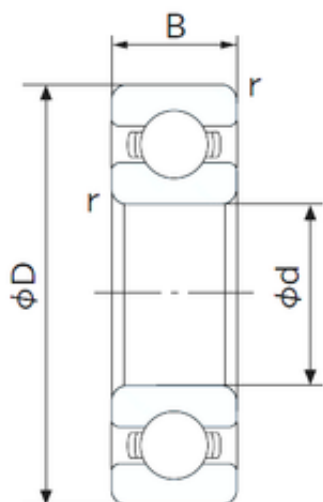

China Abec 7 Bearing Supplier

Timken SKF Bearing NSK, NTN Koyo Bearing
Kbc NACHI Bearing Auto Agricultural Machinery
Ball Bearing 6000 6002 6004 6202 6204 Zz 2RS C3

Bearing No. 6000

Size	10x26x8 mm
Bore Diameter	10 mm
Outer Diameter	26 mm
Width	8 mm
d	10 mm
D	26 mm
B	8 mm
C	8 mm
r min.	0.3 mm
da min.	12 mm
Da max.	24 mm
ra max.	0.3 mm
Weight	0.019 Kg
Basic dynamic load rating (C)	4,55 kN
Basic static load rating (C0)	1,97 kN
(Grease) Lubrication Speed	30000 r/min
Enclosure	Open
Bore Type	Cylindrical Bore
Configuration	Single Row
Bore Size	10 mm
Outside Diameter	26 mm
Width	8 mm
Fillet Radius/Chamfer	0.3 mm
Dynamic Load Rating	4,550 N

6000 Bearing 2D drawings and 3D CAD models

China Abec 7 Bearing Supplier

Static Load Rating	1,970 N
Limiting Speed - Grease	30,000 rpm
Limiting Speed - Oil	36,000 rpm
Factor fo	12.4
Radial Clearance	0.002 to 0.013 mm
da (min)	12 mm
Da (max)	24 mm
ra (max)	0.3 mm