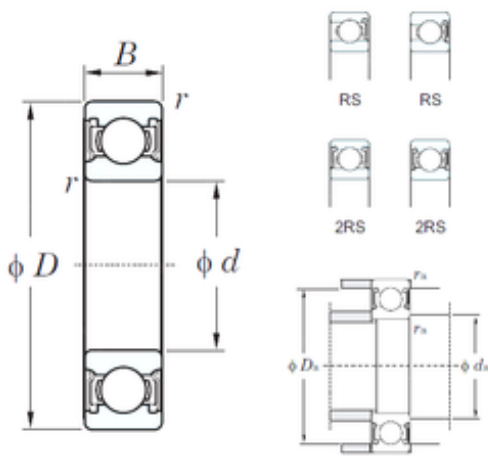

China Abec 7 Bearing Supplier

NSK NTN Koyo Timken SKF
 Agricultural/Angular/Insert/Thrust/Pillow
 Block/Deep Groove Ball Bearing 6305-2RS 6306
 6307 6308 6309 High Speed Motor Bearing

Bearing No. 6305-2RS

Size	25x62x17 mm
Bore Diameter	25 mm
Outer Diameter	62 mm
Width	17 mm
d	25 mm
D	62 mm
B	17 mm
C	17 mm
r min.	1,1 mm
da min.	31,5 mm
da max	34 mm
Da max.	55,5 mm
ra max.	1 mm
Weight	0,232 Kg
Basic dynamic load rating (C)	20,6 kN
Basic static load rating (C0)	11,3 kN
(Grease) Lubrication Speed	7500 r/min

6305-2RS Bearing 2D drawings and 3D CAD models